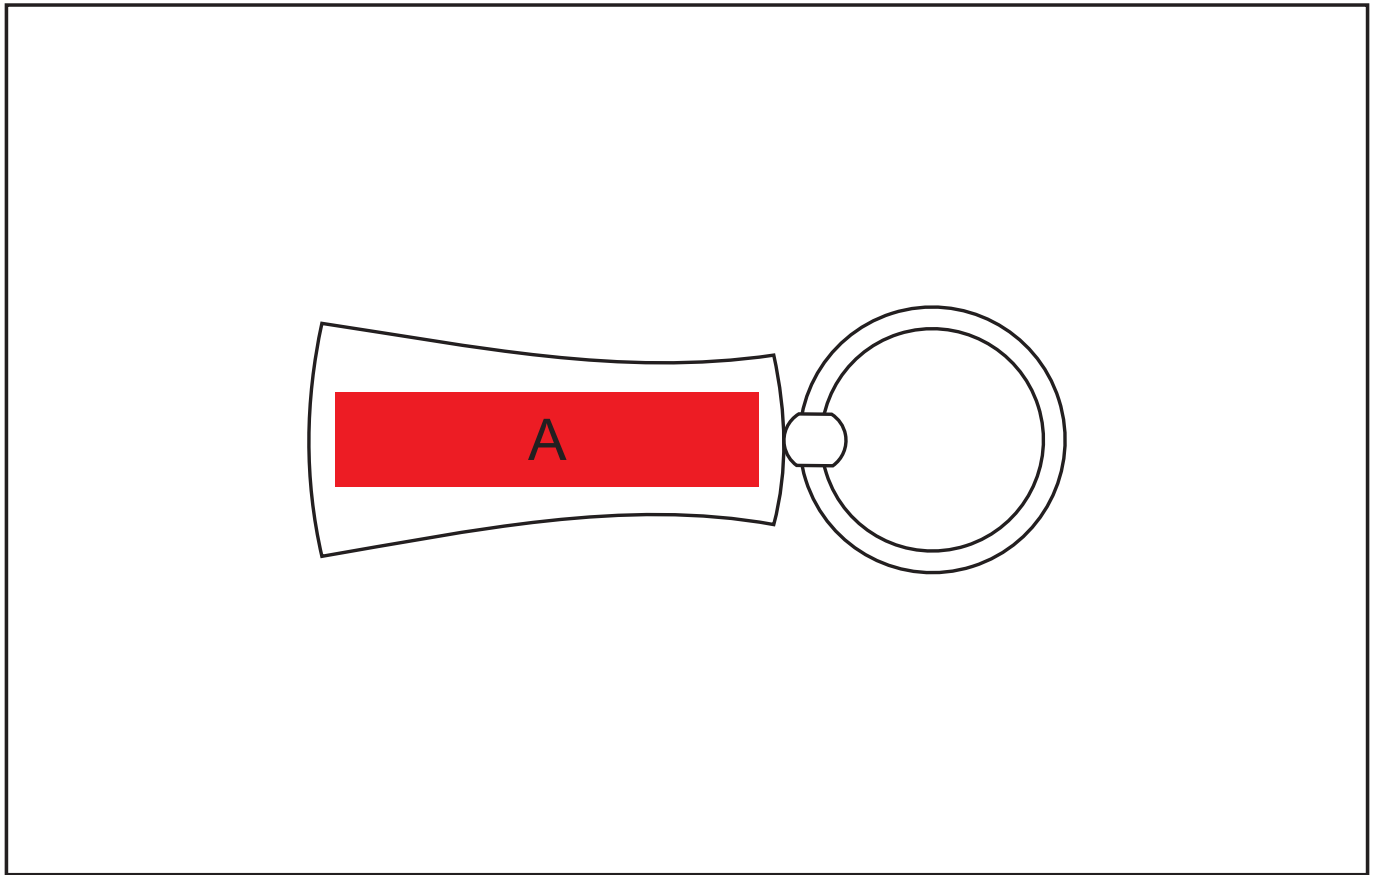

# KH-805

## Curvature Keyholder

#### **Position A**

1. Laser Engraving (LA) - Brown  
Size: 40mm wide x 10mm high